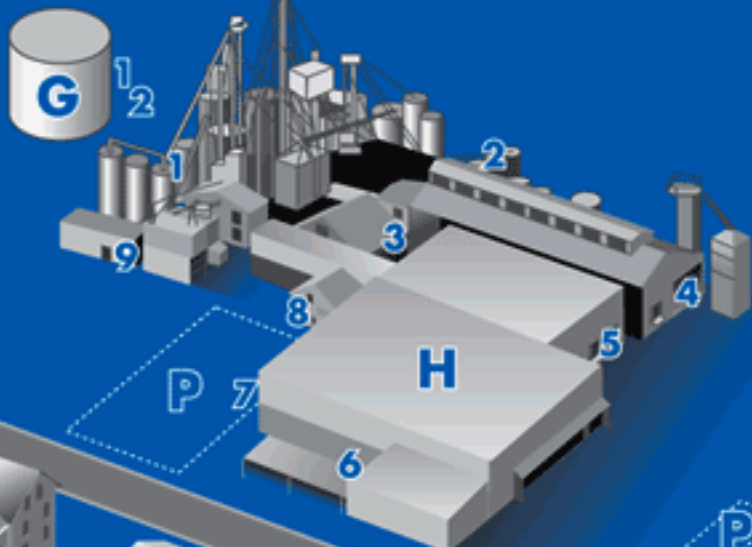

TELFORD

SOUDERTON

Fourth Street / Railroad Avenue

Reliance Rd.

Map Legend

A Administration Building

- 1 Main Entrance
- 2 Employee Entrance

B Storage Building

- 1 Garage Materials
- 2 HVAC Materials

C Lawn Care, Tree & Shrub Care, Lawn & Garden Irrigation, Landscape Lighting Operations/Office Building

- 1 East Side Warehouse Entrance
- 2 South Side Warehouse Entrance
- 3 West Side Warehouse Entrance
- 4 Employee/Technician Entrance
- 5 Upper Level Office Entrance
- 6 Lower Level Office Entrance

F Fueling Center

- 1 Kiosk Entrance

G Heating Fuels Bulk Plant

- 1 Unloading Station
- 2 Loading Station

H Pet & Animal Feeds Operations Facility

- 1 Bulk Feed Ingredient Receiving Station
- 2 Loading and Unloading Station
- 3 Mixing Plant and Offices
- 4 Rail Car Delivery Entrance
- 5 Upper Warehouse Loading Docks
- 6 Lower Warehouse Loading Dock
- 7 Lower Warehouse North Entrance
- 8 Store Customer Entrance /
Pay your bill at The Store
- 9 Boiler Room